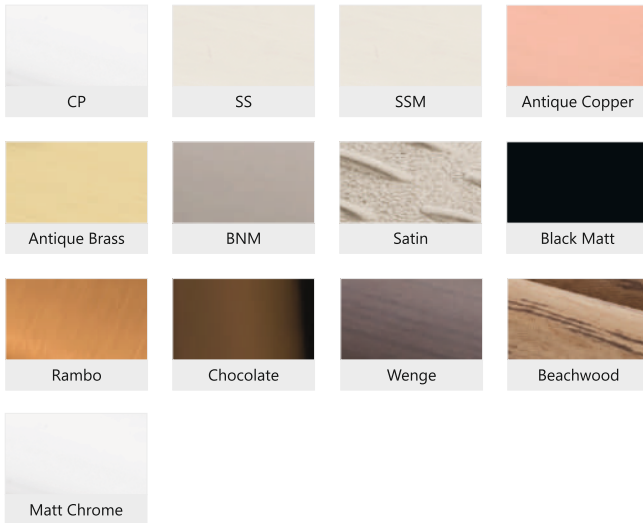

Available FINISH