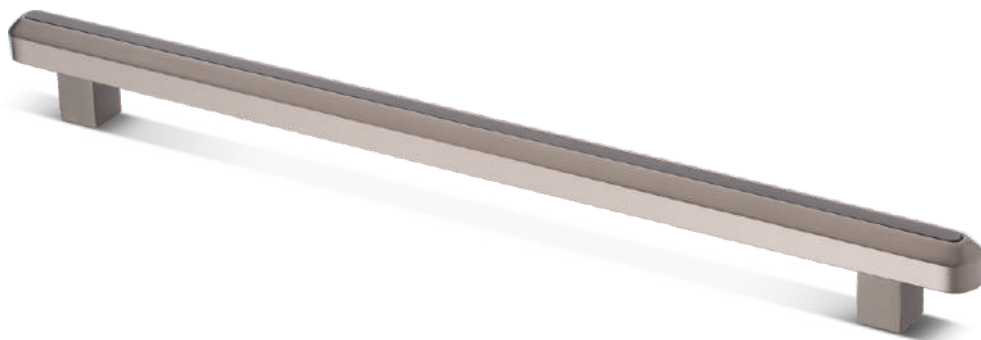

SS+Black

Antique Brass+Black

BNM+Black

Code : **344**

Size in mm
200 | 350 | 500

Aluminum+Acrylic

CP+White

SS+Black