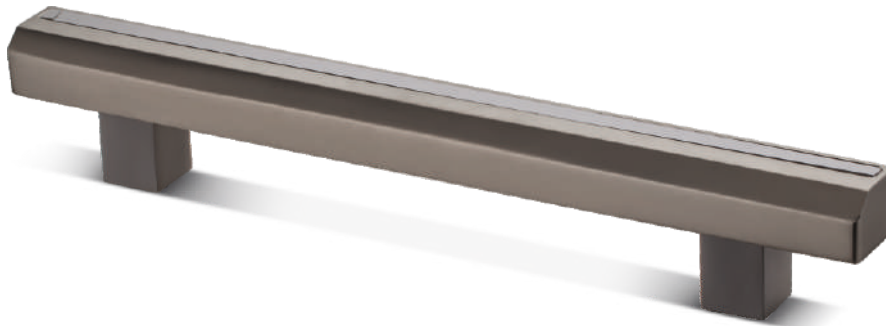

Code : **346**

Size in mm
300 | 450 | 600 | 900

Aluminum

Black

SS

Code : **345**

Size in mm
200 | 350 | 500

Aluminum+Acrylic